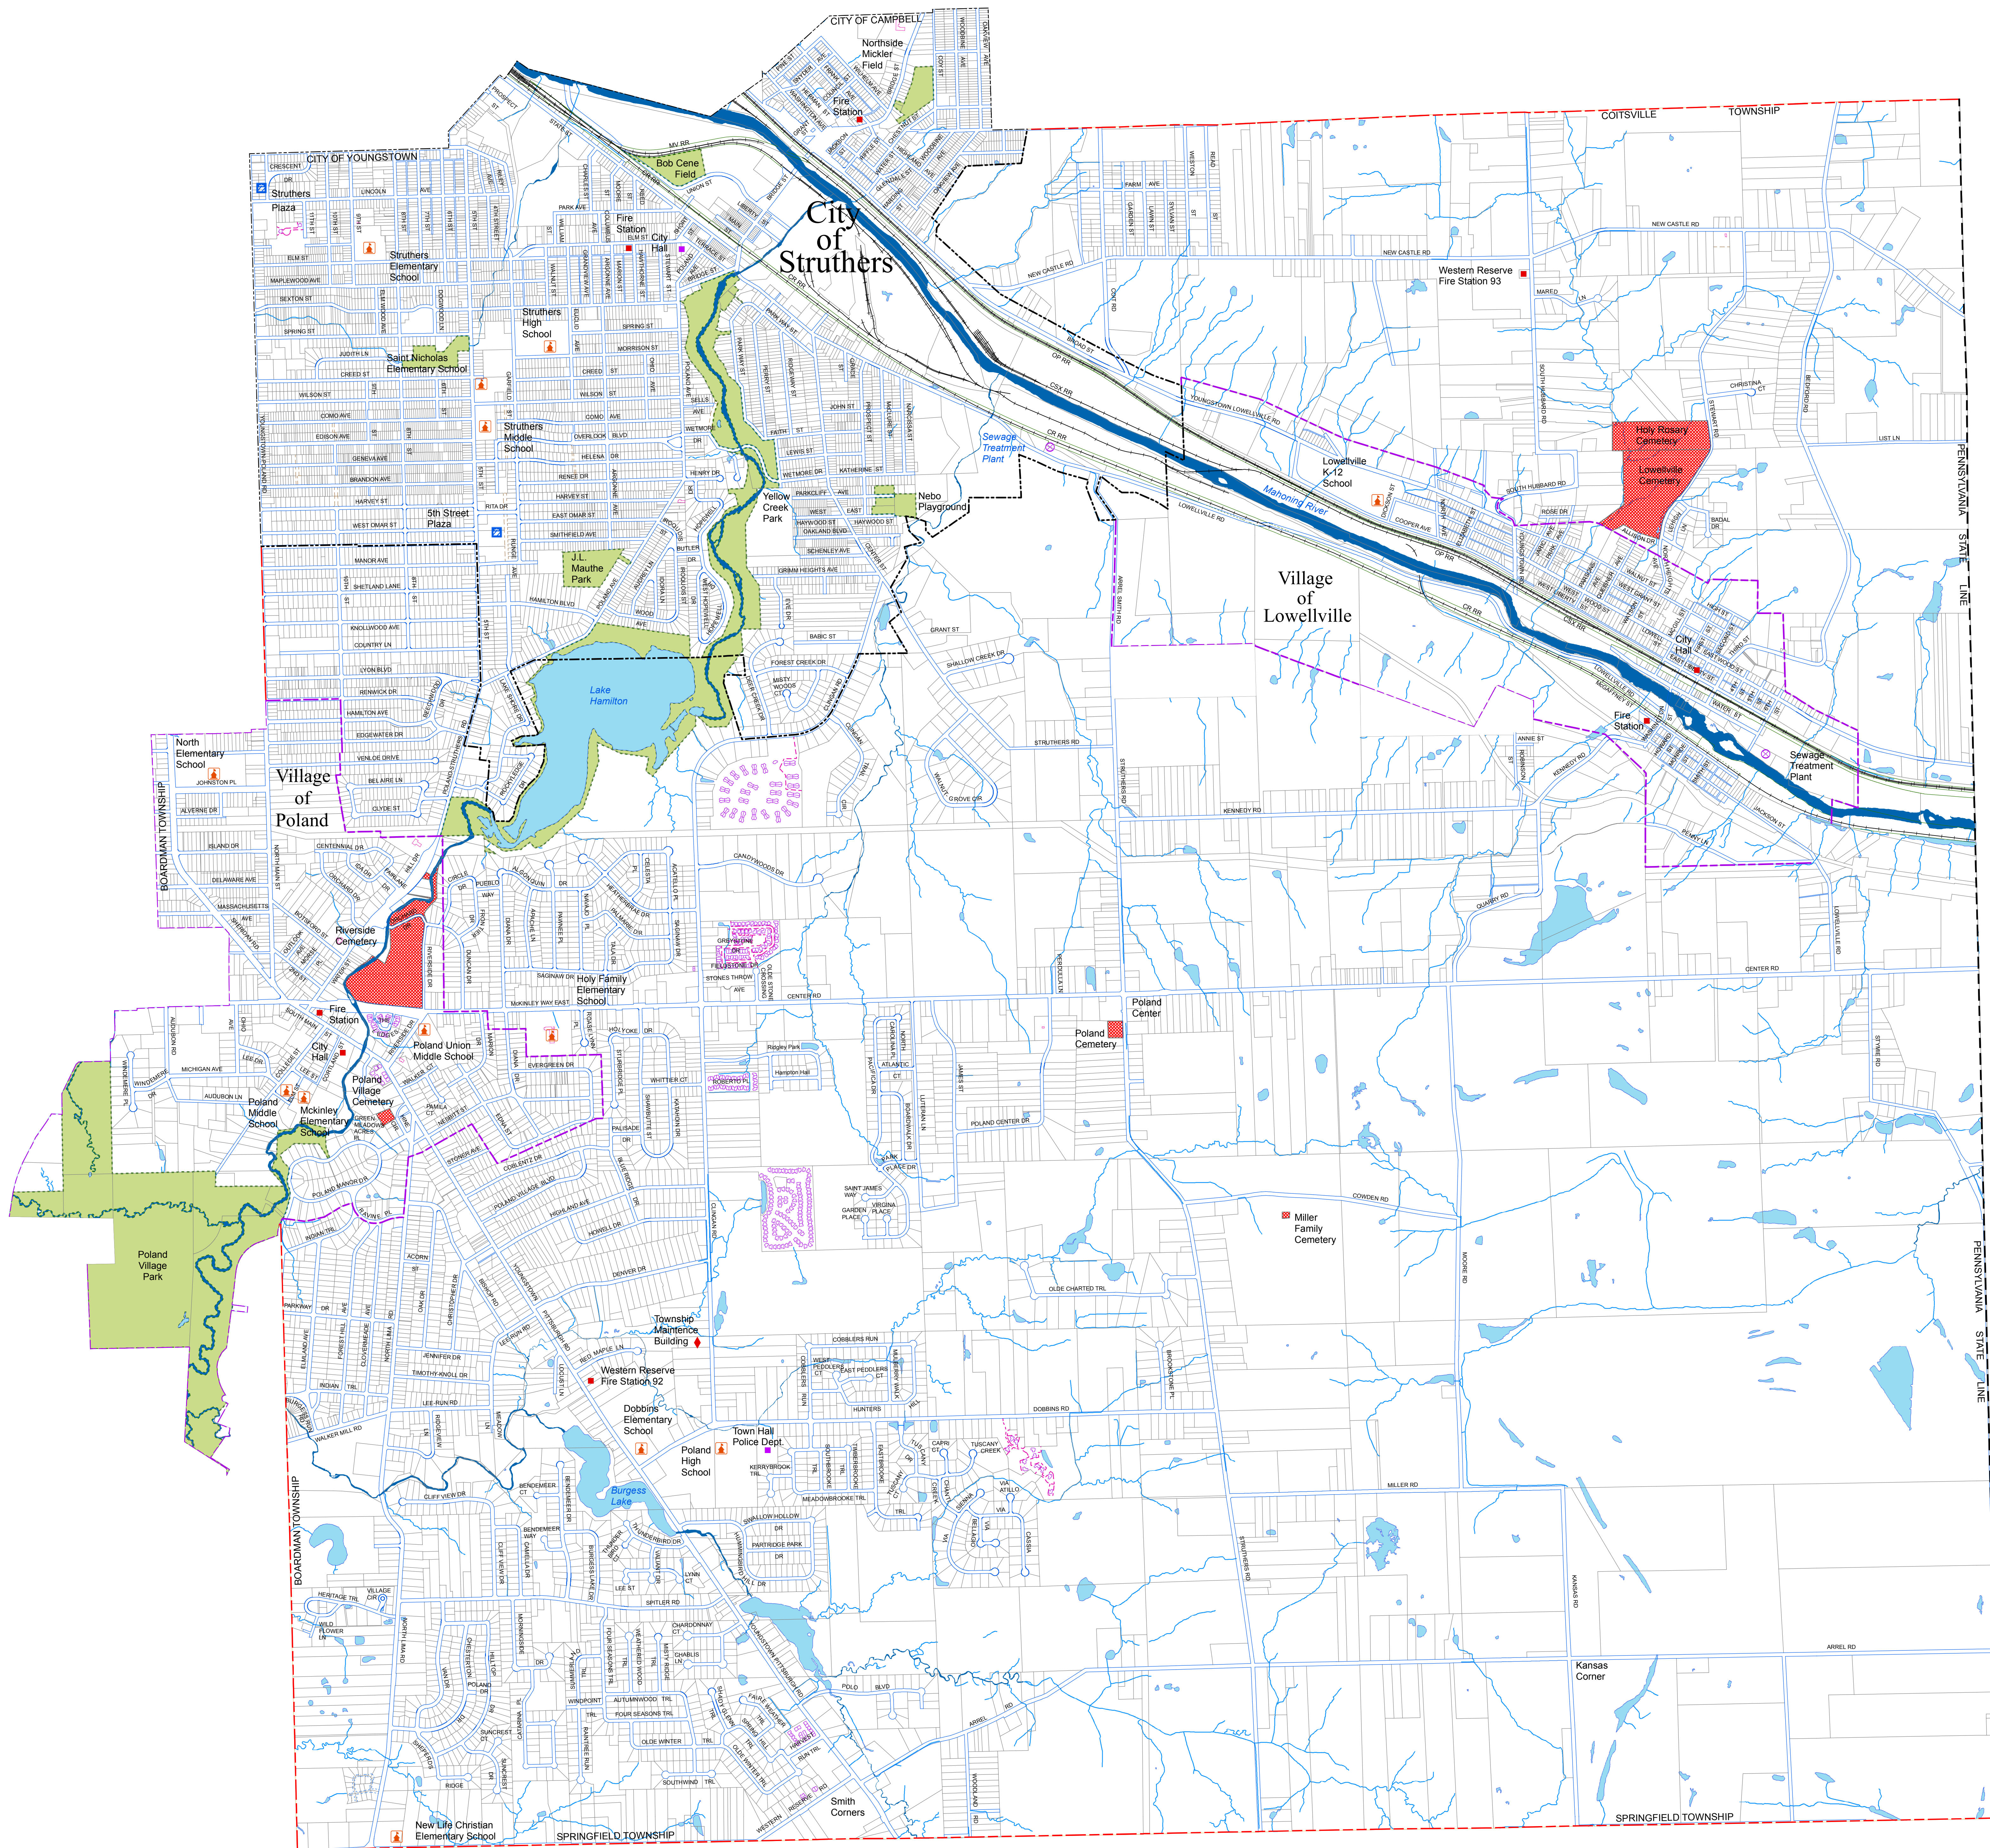

Township of Poland

Mahoning County, OHIO
 Prepared By
 The Mahoning County GIS Department

Map Legend

- | | |
|------------------------------|--------------------------|
| --- City Boundary | ▲ Campground |
| --- County Boundary | ■ Government Building |
| --- School District Boundary | ⛳ Golf Course |
| --- Township Boundary | 🏥 Hospital |
| --- Village Boundary | 🏛️ Historical Society |
| --- River/Stream | 🔧 Maintenance Building |
| --- Airport/Landing Strip | 🏛️ Museum |
| --- Bike Trail | 📍 Point of Interest |
| □ Tax Parcel | 🛒 Shopping Center |
| ■ Cemetery | 🎓 School |
| 🌊 Lake | 🏭 Sewage Treatment Plant |
| 🌊 River/Wide Stream | 🌊 Water Storage Tank |
| 🌿 Swamp | ⚙️ Water Treatment Plant |
| 🌳 Park | |

The digital data contained herein was compiled from recorded deeds, survey plats, orthophotography and other public records. Mahoning County does not warrant the accuracy, reliability or timeliness of information contained on this system and assumes no legal responsibility; persons relying on the information contained hereon do so at their own risk. Users should consult public information sources for verification of the information herein and should notify the Mahoning County GIS Department of any discrepancies.